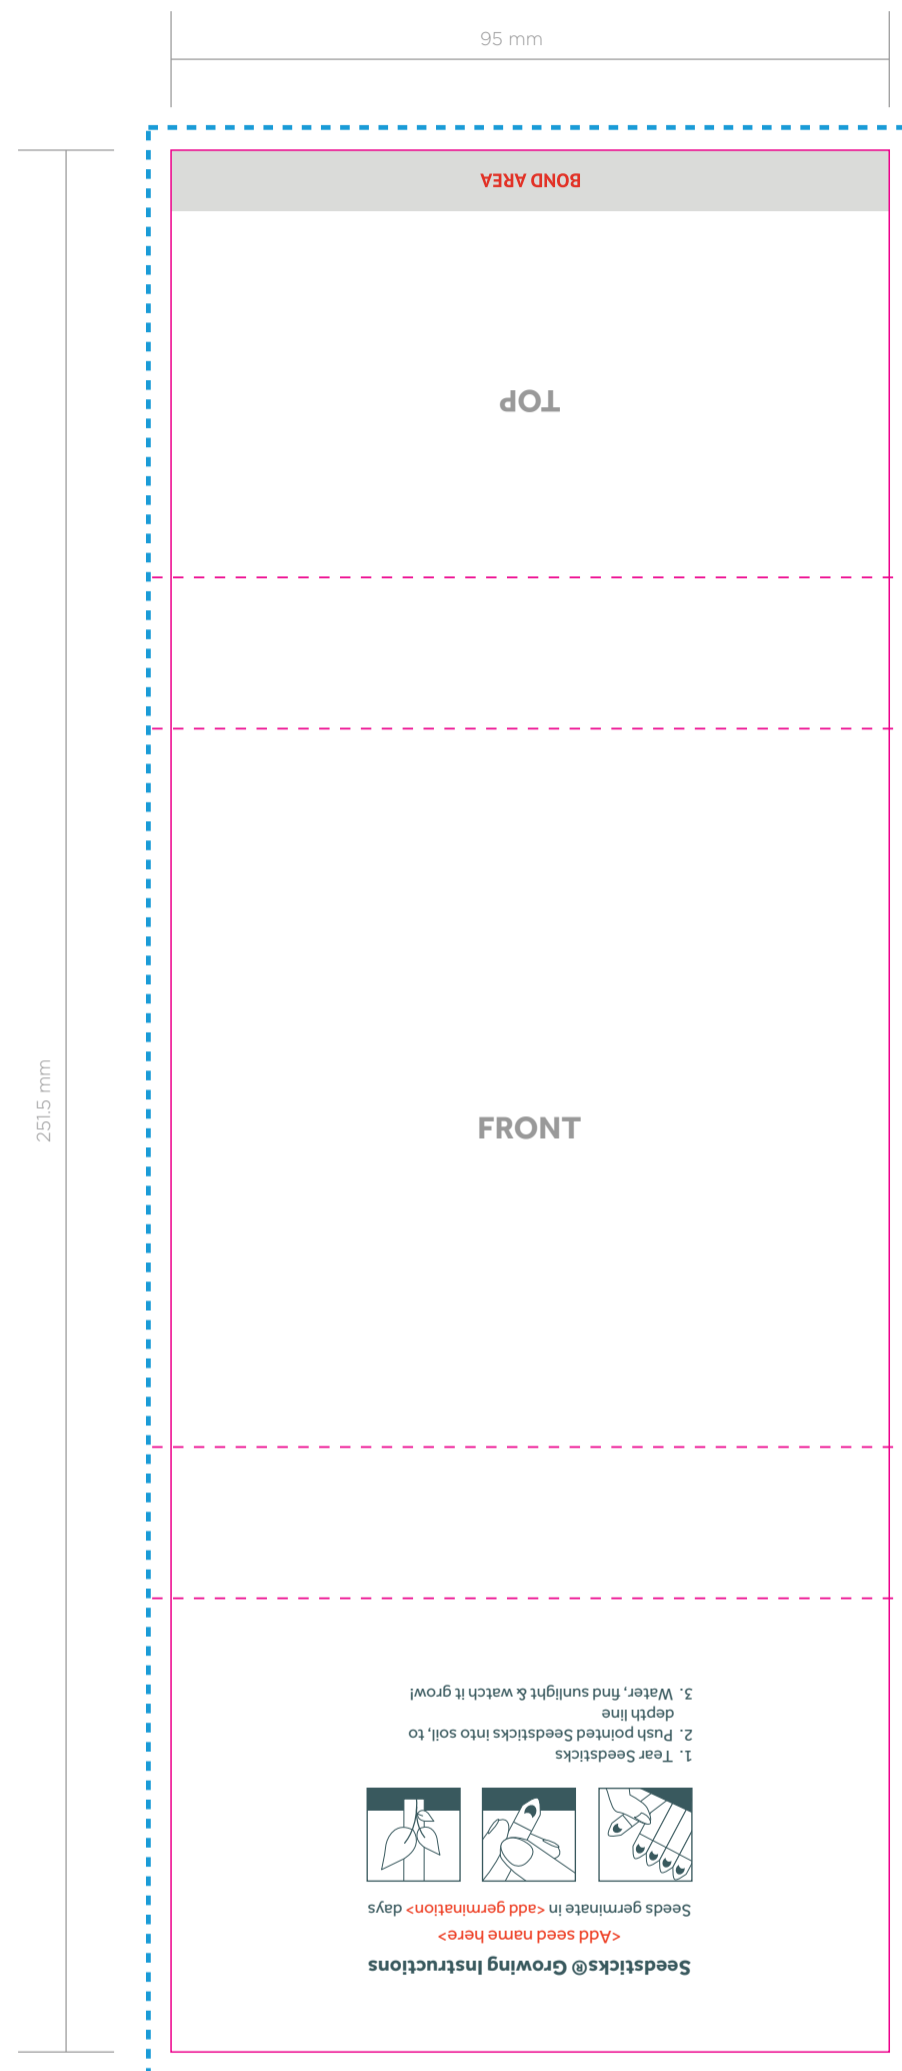

# Letterbox Gardens

Spec Guideline (GKS-023)

95 mm x 251.5 mm

## ARTWORK SPECIFICATIONS / REQUIREMENTS

- Art must be supplied in CMYK format or PMS colours specified, RGB is not acceptable
- All fonts must be converted to outlines
- Working file must be compatible with CS5 - Illustrator
- 3mm bleed is required beyond the trim lines
- Files to be supplied in PDF, EPS or AI format only
- A PDF proof will be emailed for confirmation of design for you to sign off prior to print production
- No responsibility will be accepted for errors or changes once the artwork has been signed off

## KEY

- - - - - Fold Lines
- Cut Line
- · · · · Bleed Line
- Hidden Area