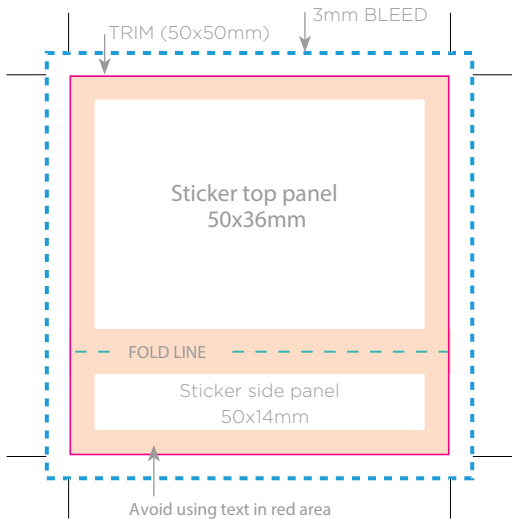

Seeded paper balls matchbox

Spec Guideline

ARTWORK SPECIFICATIONS / REQUIREMENTS

KEY

	Staples
	Fold Lines
	Cut Line
	Bleed Line
	Perforation Line
	Hidden Area