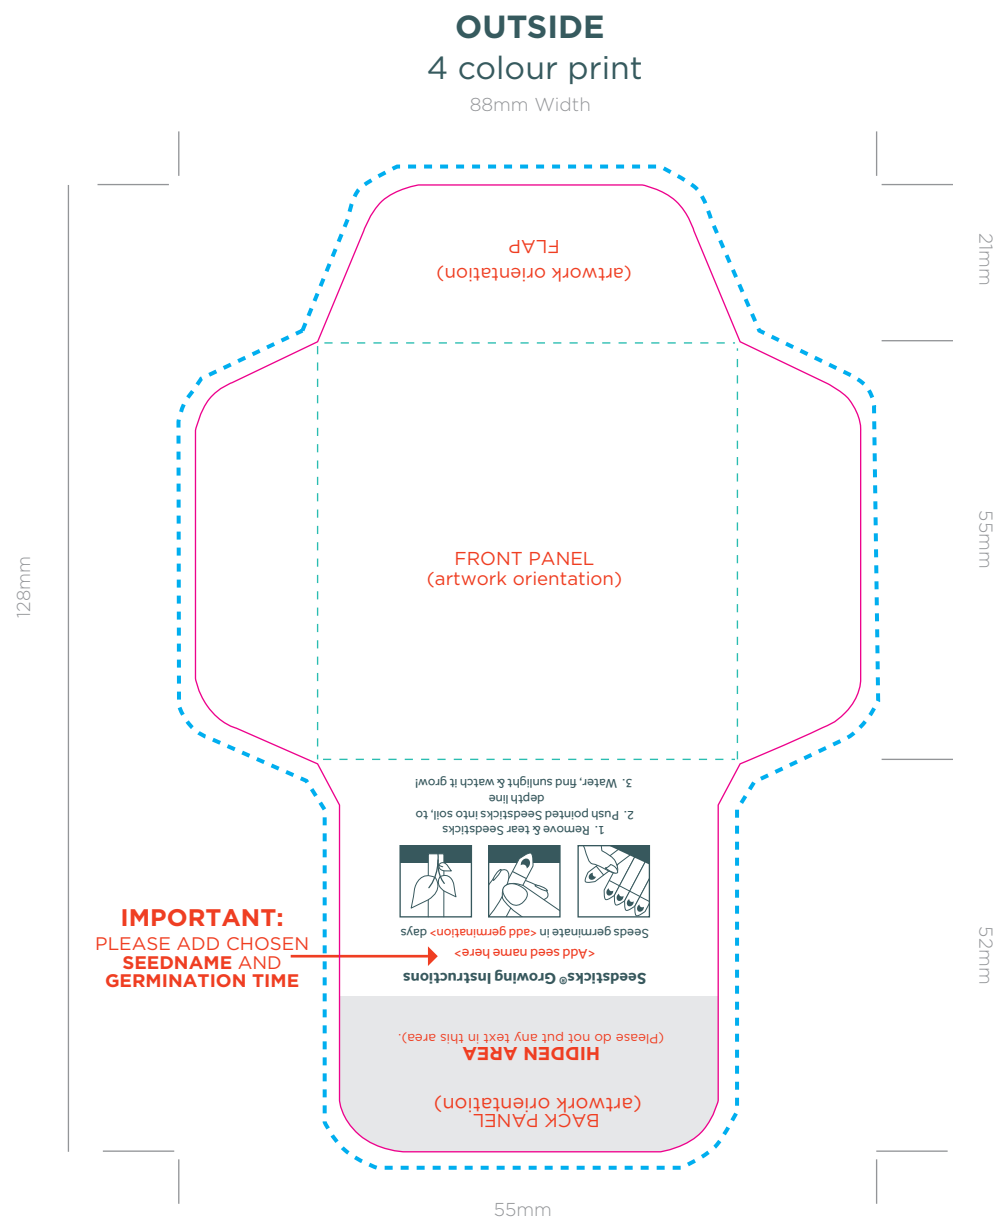

# Small Seed Packet Envelope - Kraft

Spec Guideline (SPK-017)

3mm bleed is required beyond the trim lines

Files to be supplied in PDF, EPS or AI format only

A PDF proof will be emailed for confirmation of design for you to sign off prior to print production

No responsibility will be accepted for errors or changes once the artwork has been signed off

## KEY

- Staples
- - - - - Fold Lines
- Cut Line
- - - - - Bleed Line
- • • • • Perforation Line
- Hidden Area