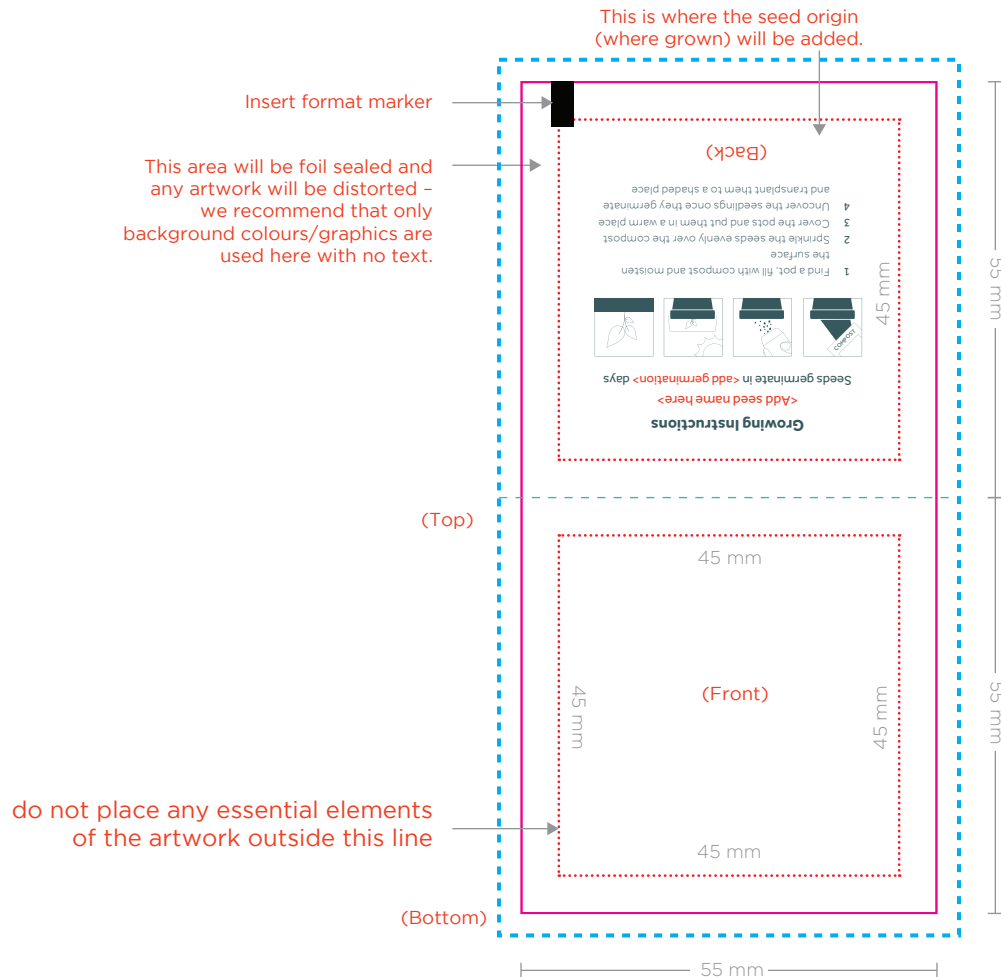

Small Seed Packet - Gloss

Spec Guideline (SPK-001)

OUTSIDE

4 colour print

55 mm x 55 mm

ARTWORK SPECIFICATIONS / REQUIREMENTS

Art must be supplied in CMYK format or PMS colours specified, RGB is not acceptable

All fonts must be converted to outlines

Working file must be compatible with CS5 - Illustrator

3mm bleed is required beyond the trim lines

Files to be supplied in PDF, EPS or AI format only

A PDF proof will be emailed for confirmation of design for you to sign off prior to print production

No responsibility will be accepted for errors or changes once the artwork has been signed off

KEY

- Fold Lines
- Cut Line
- - - - - Bleed Line
- Perforation Line