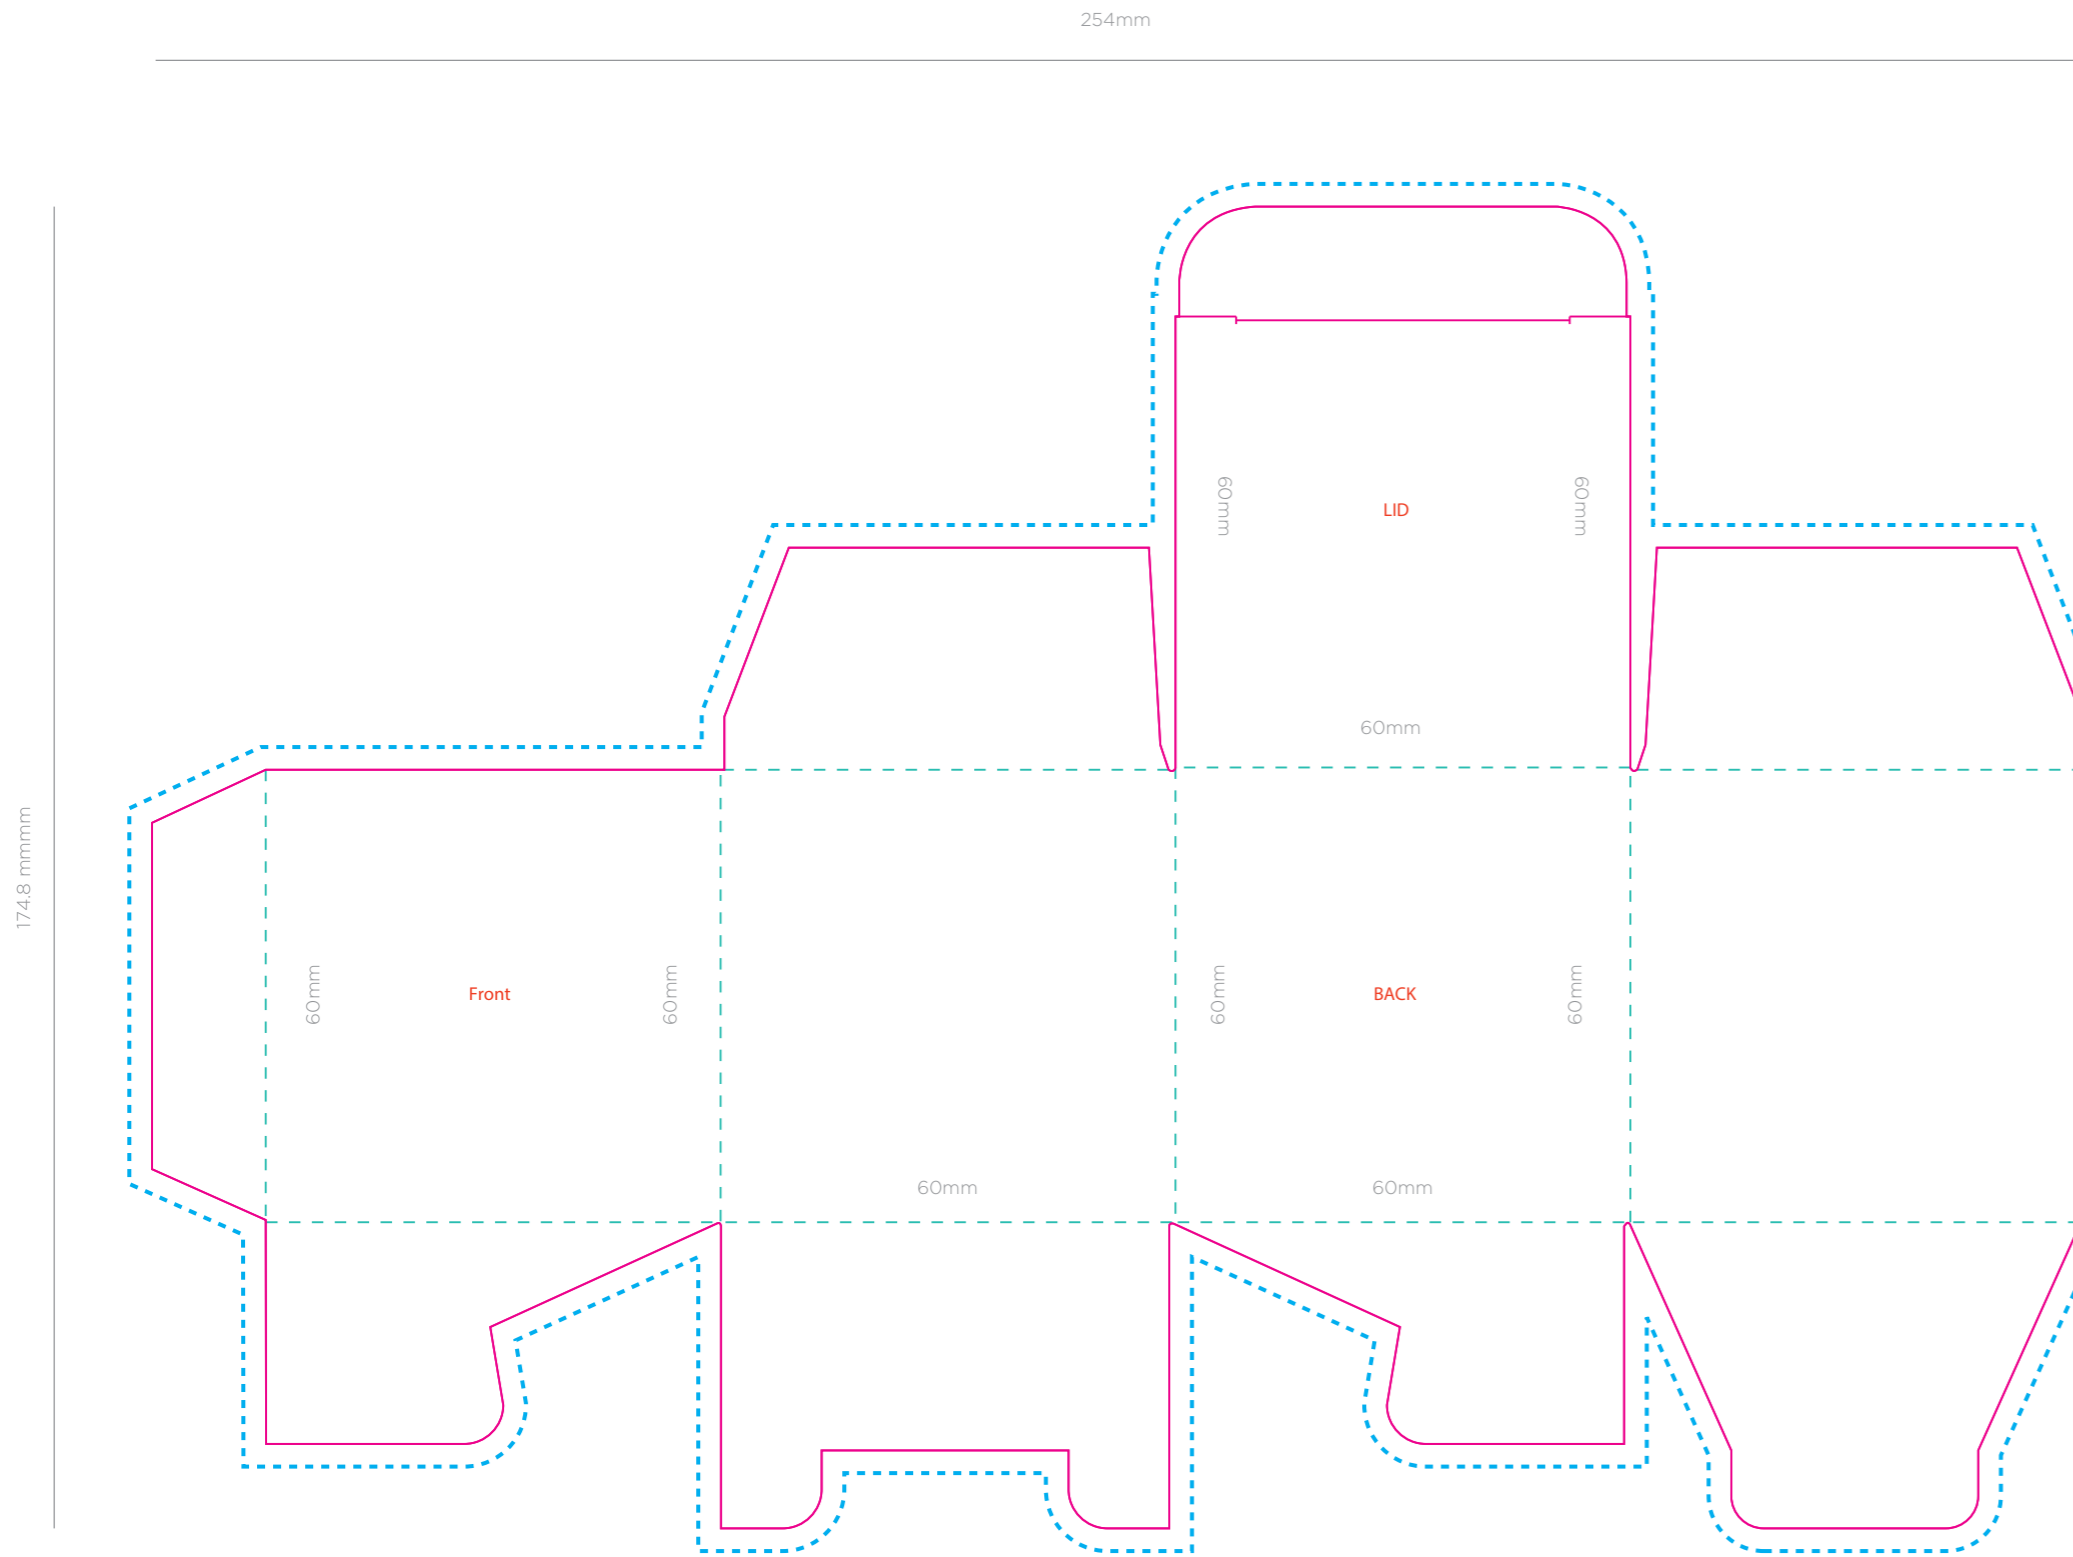

Boxed Pot Gardens

Spec Guideline (GKS-004)

ARTWORK SPECIFICATIONS / REQUIREMENTS

Artwork files to be supplied in PDF format only, with artwork created using vector format. JPEG will not be accepted.
 All artwork files should be supplied in CMYK colour format. RGB is not accepted.
 Please turn off the GUIDE layers on the template, before sending the PDF.
 A 3mm bleed is required beyond the cut lines.
 QR codes should be a minimum 25mm in height.
 A PDF proof will be emailed to you, to sign off prior to going into print production. Please take special care to check your artwork, design and layout.
 No responsibility will be accepted for errors or changes once the PDF proof has been approved.

KEY

- - - - Fold Lines
- Cut Line
- - - - Bleed Line
- Hidden Area