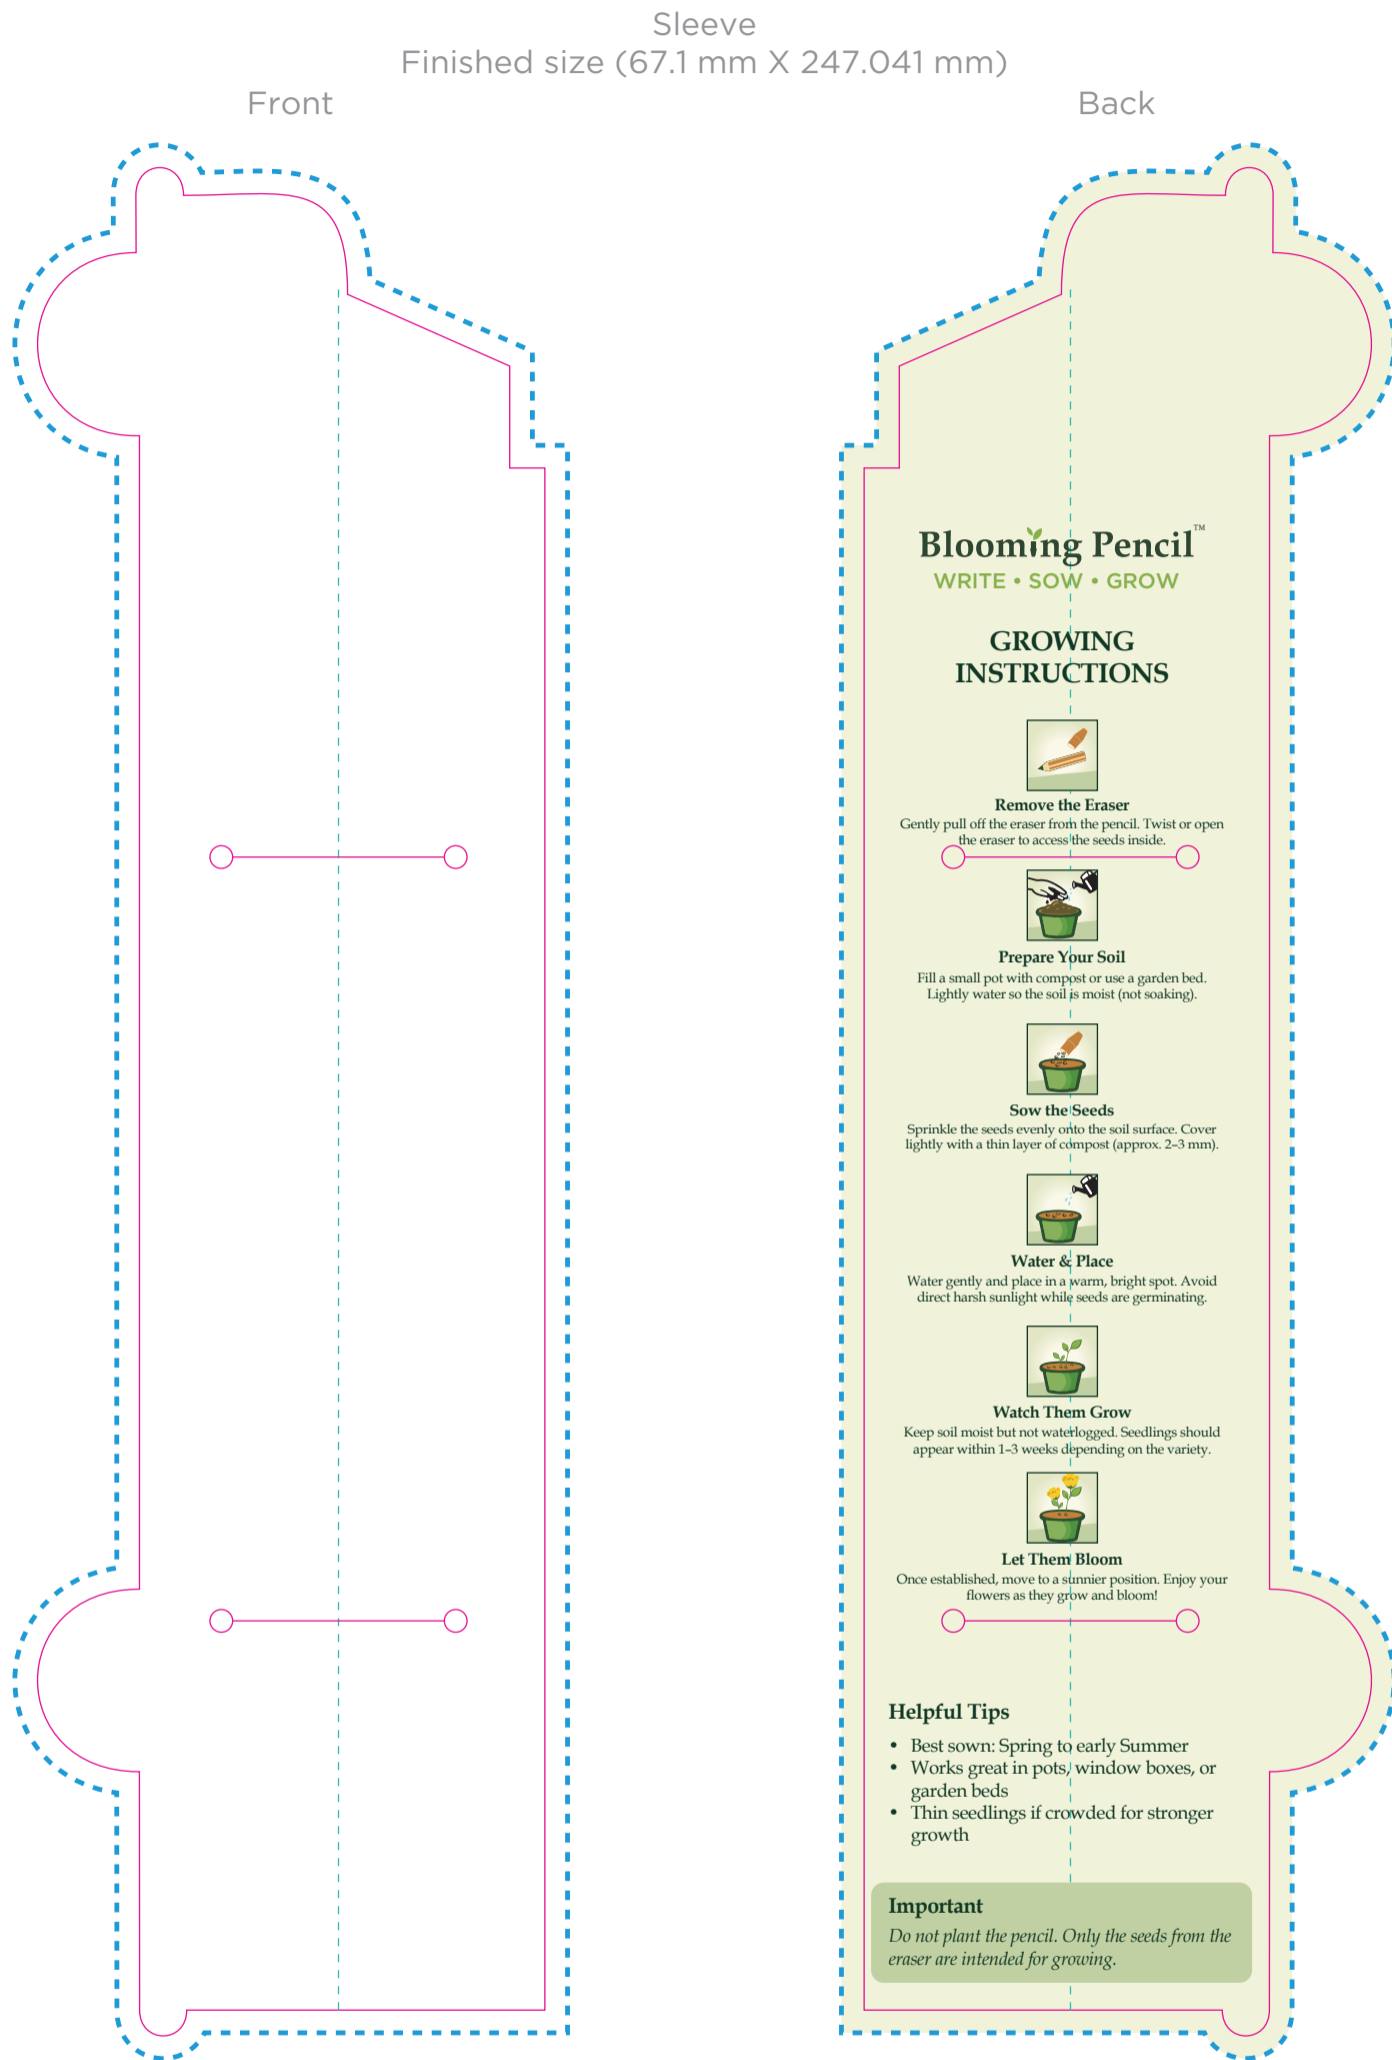

# Blooming Pencil with Van Shaped Backing Card

Spec Guideline (STA-025)

Please turn off the GUIDE layers on the template, before sending the PDF.

A 3mm bleed is required beyond the cut lines.

QR codes should be a minimum 25mm in height

A PDF proof will be emailed to you, to sign off prior to going into print production. Please take special care to check your artwork, design and layout.

## KEY

-  Fold Lines
-  Cut Line
-  Bleed Line