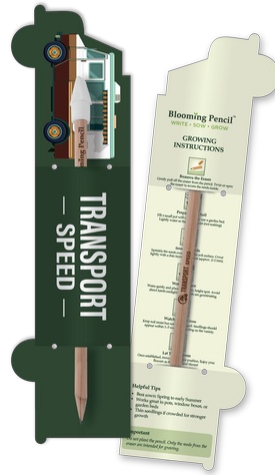

Product Information Sheet

☐ Blooming Pencil with Van Shaped Backing Card

Product SKU	N/A
Product Description	<p>Take your brand further with the Blooming Pencil™ featuring a van-shaped backing card. Combining everyday usefulness with a fun growing experience, this sustainable giveaway includes a wooden pencil and a seed-filled eraser that can be planted after use. The distinctive van design is ideal for delivery companies, logistics providers, tradespeople and service businesses looking for a memorable promotional product. Customisable with your branding, it helps your message travel well beyond the initial giveaway.</p> <p>A perfect fit for property, construction, and community-focused promotions, the Blooming Pencil™ with house shaped backing card offers a unique way to plant the seeds of a lasting relationship. Featuring an engraved wooden pencil and a seed-filled eraser, this sustainable giveaway combines practicality with an engaging growing experience. The eye-catching house shape provides additional branding opportunities and helps create an instant connection with your audience.</p> <p>Laser engraving to the pencil, a choice of 3 seed options: Wildflowers, mixed herbs or fruit & veg. Choose from a pink, yellow, purple or white eraser</p>
Weight	0.008 kg
Country of Origin	United Kingdom
Product Size (mm)	67 x 247
Print Area (mm)	67 x247 / 8 x 100
Print Option	Full colour
Print Method	Digital / Laser engraved
Print Finish	Coated
Materials	260gsm gloss backing card, pencil, removable eraser
Commodity Code(s) URL	https://soweasy.com/wp-content/uploads/2025/09/Commodity-code.pdf